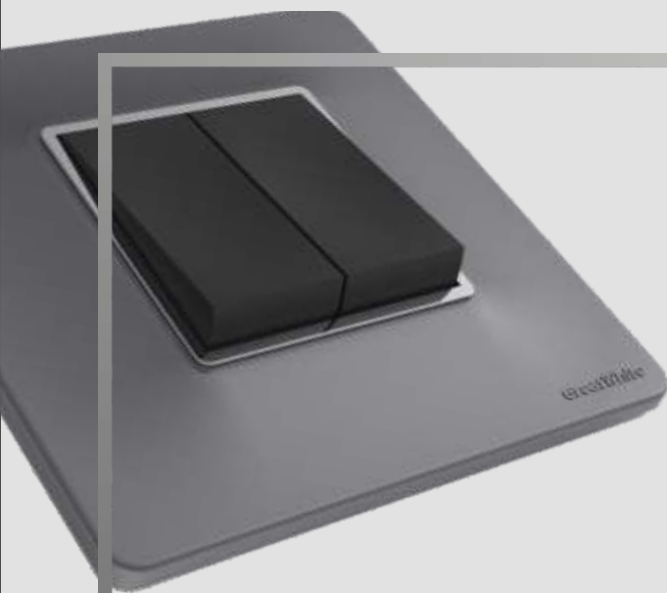

WELCOME TO  
THE WORLD  
OF TRIVO.

Experience transforming  
your living spaces with  
chrome bezel in  
monochrome and metallic  
finish.

Each a classic, with added  
beauty of shine in - **chrome**.

Two distinct powerful colors of supremacy and elegance.  
Glossy White and Black Matt finish accessories in  
plates with chrome/gold bezel

Switches and Accessories in True Matt Black that  
don't fade, peel or chip and have no additional  
coat of paint. Truly Matt black from within

# OPPOSITE SHADES OF BRILLIANCE

Each a masterpiece, in harmony,  
the color black exudes class and  
white reflects classic beauty.

Choose your Trivo switches in  
either Matt Black or Glossy white  
that goes best with your living  
spaces.