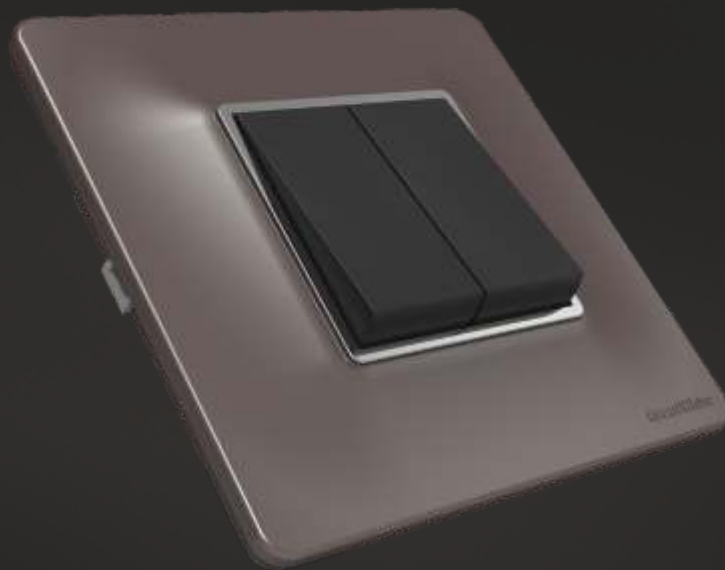

WELCOME TO  
THE WORLD  
OF TRIVO.

Experience transforming  
your living spaces with  
chrome bezel in  
monochrome and metallic  
finish.

Each a classic, with added  
beauty of shine in - **chrome**.

Two distinct powerful colors of supremacy and elegance.  
Glossy White and Black Matt finish accessories in  
plates with chrome/gold bezel

Switches and Accessories in True Matt Black that  
don't fade, peel or chip and have no additional  
coat of paint. Truly Matt black from within

# OPPOSITE SHADES OF BRILLIANCE

Each a masterpiece, in harmony,  
the color black exudes class and  
white reflects classic beauty.

Choose your Trivo switches in  
either Matt Black or Glossy white  
that goes best with your living  
spaces.

### STYLISH CHROME BEZEL

A newly designed tone to make your living space outshine anyone else's. Combining the beauty of chrome bezel and curved contours imparting reflection that mesmerizes the senses.