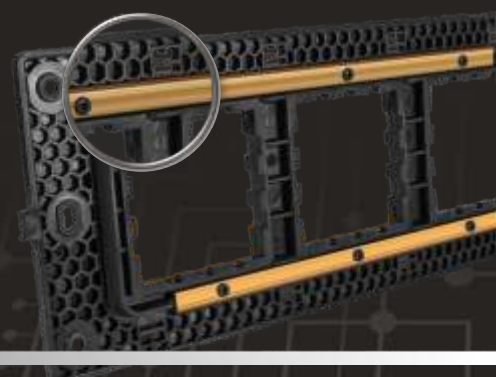

METAL INSERTS

Adds strength to larger frame sizes (6 module onwards).