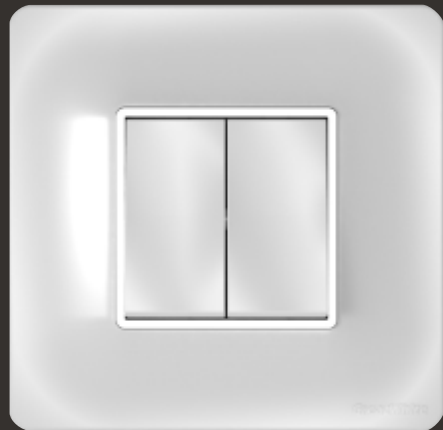

WELCOME TO  
THE WORLD  
OF TRIVO.

Experience transforming  
your living spaces with  
chrome bezel in  
monochrome and metallic  
finish.

Each a classic, with added  
beauty of shine in - **chrome**.

Two distinct powerful colors of supremacy and elegance.  
Glossy White and Black Matt finish accessories in  
plates with chrome/gold bezel

Switches and Accessories in True Matt Black that  
don't fade, peel or chip and have no additional  
coat of paint. Truly Matt black from within

### STYLISH CHROME BEZEL

A newly designed tone to make your living space outshine anyone else's. Combining the beauty of chrome bezel and curved contours imparting reflection that mesmerizes the senses.

### CURVED CONTOURS

Curvaceous plate, giving a smooth flow from the chrome bezel that reflects light beautifully.