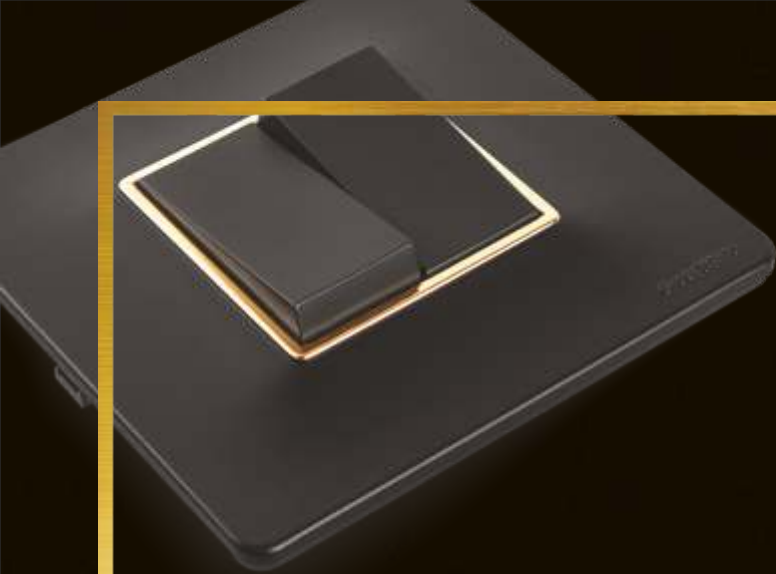

# OPPOSITE SHADES OF BRILLIANCE

Each a masterpiece, in harmony,  
the color black exudes class and  
white reflects classic beauty.

Choose your Trivo switches in  
either Matt Black or Glossy white  
that goes best with your living  
spaces.

### STYLISH CHROME BEZEL

A newly designed tone to make your living space outshine anyone else's. Combining the beauty of chrome bezel and curved contours imparting reflection that mesmerizes the senses.

# CHROME IS IN.

It's a futuristic look like no other with a steely, lustrous chrome bezel.

Each Trivo plate texture and color is enhanced with a chrome bezel that looks stunning.

The high polish finish on chrome bezel compliments a wide range of looks and blends perfectly in all spaces.