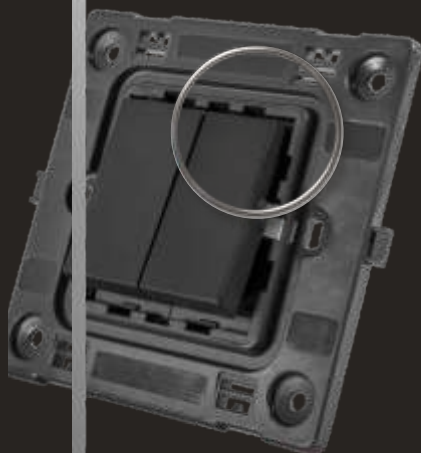

# CUT. CONTOUR. CLASS.

Think elegance, strength and functionality, all in one extraordinary design. Curated with a beveled body and stylish chrome bezels, the cuts exude class and the contours add drama.

### SHUTTER-SOCKETS

Build for safety. All live parts are hidden, which opens only when a plug top is inserted.