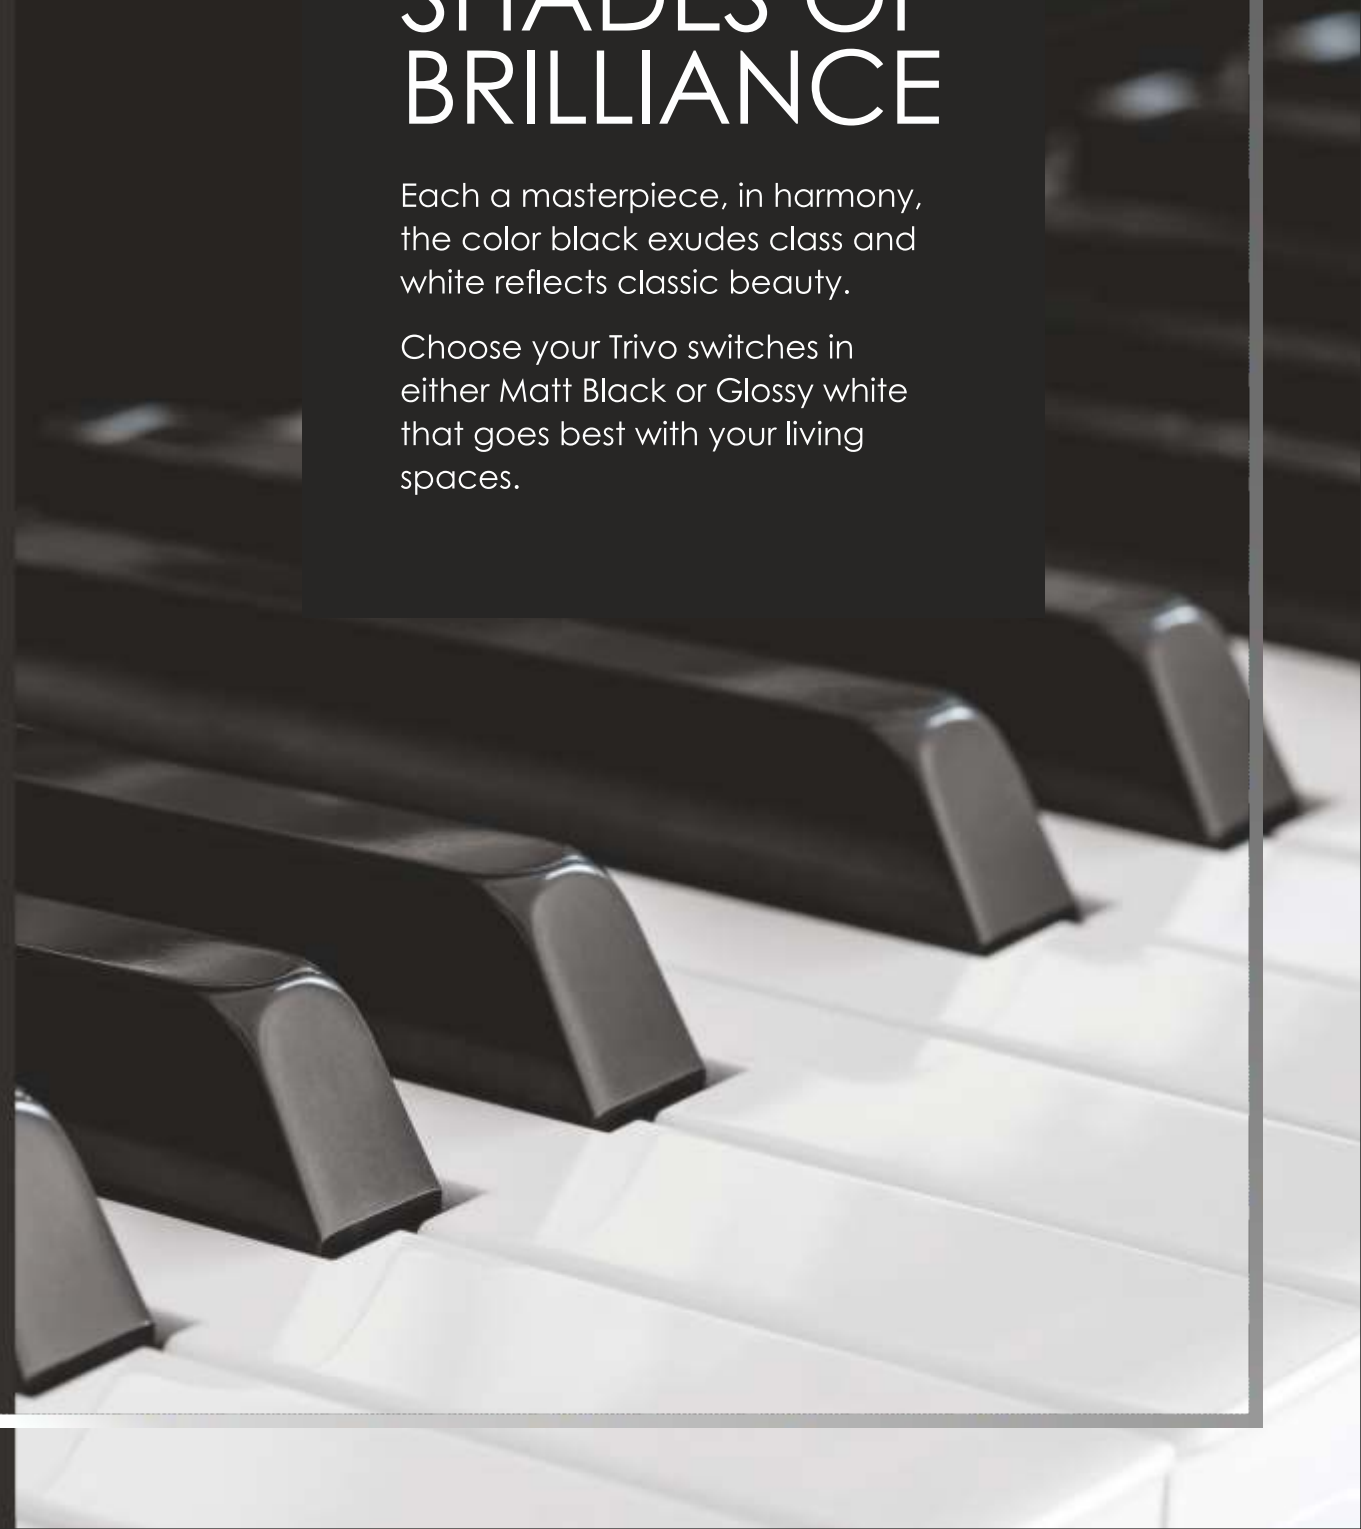

OPPOSITE SHADES OF BRILLIANCE

Each a masterpiece, in harmony,
the color black exudes class and
white reflects classic beauty.

Choose your Trivo switches in
either Matt Black or Glossy white
that goes best with your living
spaces.