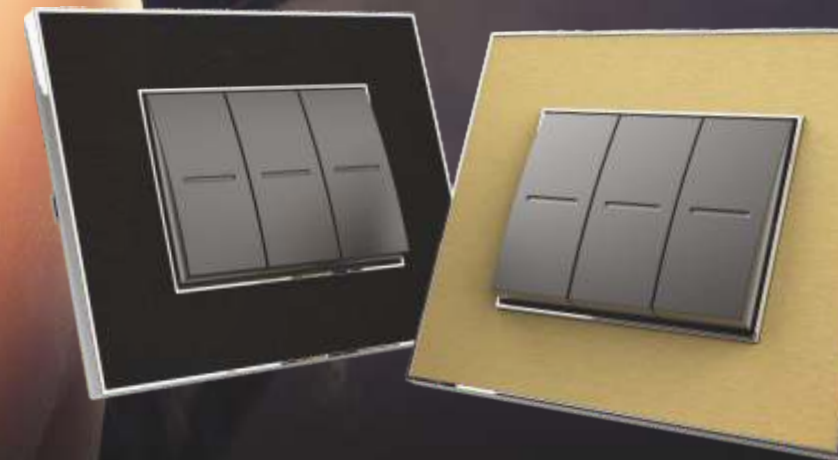

Switches & Accessories available in Titanium.

WHITE, BLACK, TITANIUM COLORS THAT ADD AN EXTRAORDINARY TOUCH

A work of futuristic art - available in three unique and elegant colors.

WHITE - Timeless yet fresh, white always exudes a clean crisp look.

BLACK - Black is the new black and it will always remain the go to option for edgy design.

TITANIUM - Sleek and sophisticated piece of art that is encapsulated in a flawless glass plate with chrome beveled edges.

THE BRILLIANT SHINE OF ELEGANCE

Switch to the latest trend with an elegance that's both modern yet classic. The new range of Edge Plates with the unique chrome bezel comes in three distinctly innovative shades of Solid White, Chrome Titanium & Chrome Black Plate. Think classy & stylish and choose Myrah, you will simply be amazed.

ELEGANCE ETCHED IN METAL REFLECTED IN YOUR LIFESTYLE

Add a metallic dazzle to your life with the EDGE Metal series or let the glamorous & sleek Mirror finish plates reflect perfection & finesse in living.