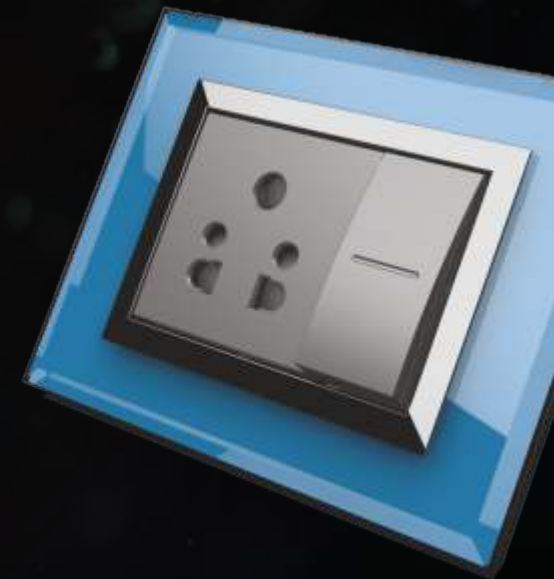

EXPERIENCE SILENCE WITH SILENT ROCKER MECHANISM (SRM)

Listen carefully to the soft sound of silence. Revere the technological excellence as you feel the smooth gliding rocker mechanism. Unique to Myrah. SRM. Soft Rocker Mechanism is a dream rationally irrationalized, a chase to create a breakthrough in technology. Our engineers have designed a precise movement to dramatically reduce the ON/Off sound to 60db.

EXPERIENCE SMOOTH CONNECTIONS WITH DYNAMIC DESIGN SOCKETS (DDS)

Experience the smoothness and the power of longevity with DDS-Dynamic Design Sockets. Myrah sockets are designed to provide you with smooth insertion/removal and a firm grip. Independent part design and spring like material effect eliminate any chance of loose connection ensuring smooth and hassle free operation.