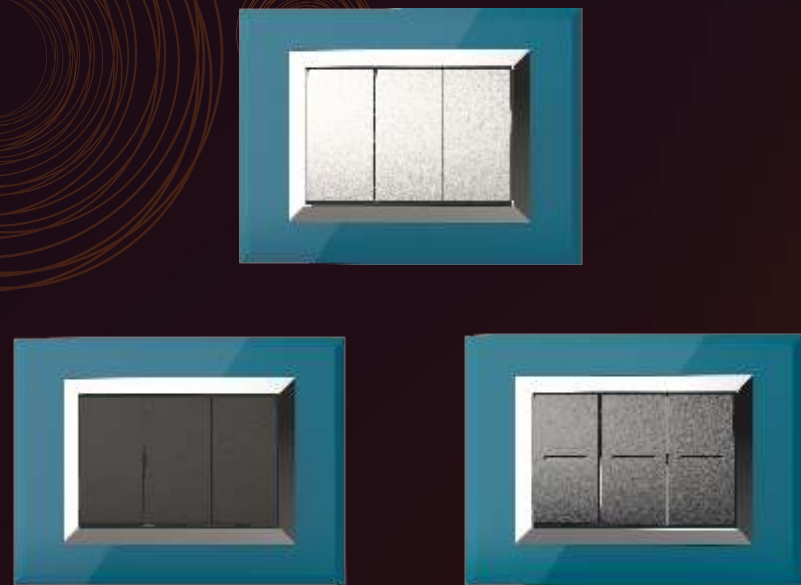

A TOUCH OF INNOVATION FOR A BRIGHTER TOMORROW

Introducing Myrah 'Touch' switches - a new era of futuristic, brighter, smarter and elegant switches, powered by technology to surpass the ordinary.

A perfect mix of State-of-the-art technology & eloquent design - this range is set against chrome edges in mirror black, metal black, metal champagne and metal aluminium. Take your pick from 1, 2, 3 & 4 switches per panel and set the ambiance right at the tap of your finger.

Switches & Accessories available in Titanium.

WHITE, BLACK, TITANIUM COLORS THAT ADD AN EXTRAORDINARY TOUCH

A work of futuristic art - available in three unique and elegant colors.

WHITE - Timeless yet fresh, white always exudes a clean crisp look.

THE BRILLIANT SHINE OF ELEGANCE

Switch to the latest trend with an elegance that's both modern yet classic. The new range of Edge Plates with the unique chrome bezel comes in three distinctly innovative shades of Solid White, Chrome Titanium & Chrome Black Plate. Think classy & stylish and choose Myrah, you will simply be amazed.