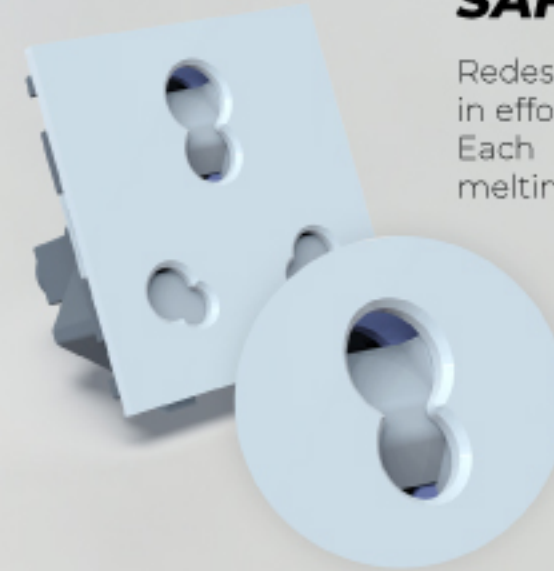

FASHIONS VIBRANCY. BEAUTIFULLY SILENT.

SRM Silent Rocker Mechanism

Experience the silent perfection with **SRM (Soft Rocker Mechanism)™**. The advanced gliding rocker mechanism is a quiet chase to dramatically revolutionize the electrical world. Unique to some GreatWhite switches, this groundbreaking technological transcendence embraces the beauty of silence leading to quieter on/off sounds.

DESIGNED DYNAMICALLY. FUNCTIONS SMOOTHLY.

DDS Dynamically Designed Socket

The **DDS (Dynamically Designed Sockets)** of Fiana are a smooth killer of loose connections. Get a firm grip on the longevity of the switch through its smoothest functionality of removal/insertion. Each part is individually designed and backed by a spring-like material to collectively guarantee 2-lakh clicks.

BUILT STRONG. OPERATES SMART.

ARC SHIELD

Fitted with a unique arc shield with extra firm locks, every switch has a larger contact area to ensure easy flow of current and reduced spark visibility.

SAFEST SOCKETS

Redesigned for easy gliding and plug insertion to result in effortless make-and-break contact and a firmer grip. Each switch is crafted with PBT featuring a high melting index to combat thermal fluctuations.