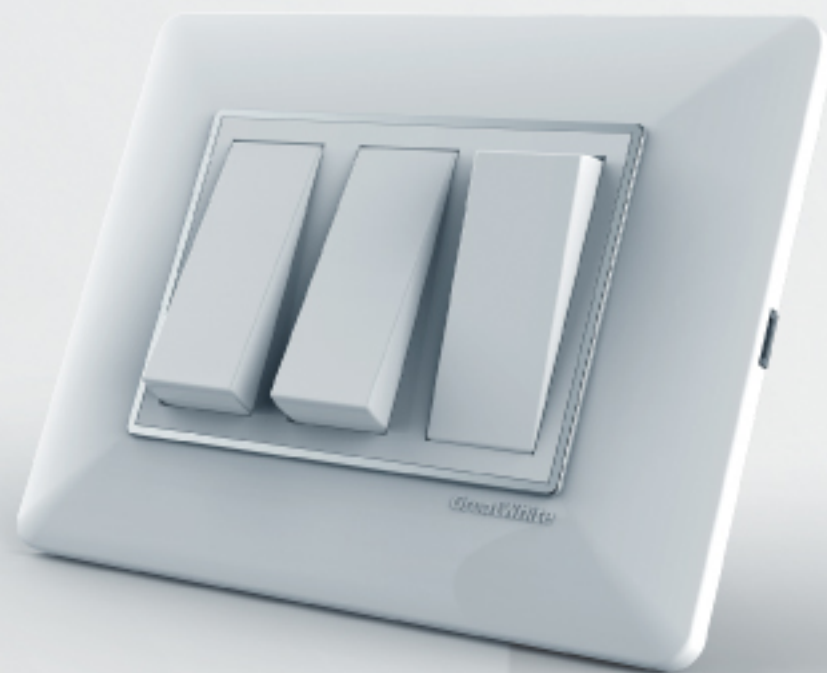

**REPRESENTS FUTURE.
STANDS ETERNAL.**

FIANA EVO PLATES

New to the town, yet already making a statement are Fiana Evo plates. Every wall becomes a masterpiece when the chic chrome bezel of the plate imparts its charisma and oomph into the living space.

FIANA TWIN PLATES

Double the elegance of your home decor with a clean and non-obtrusive style of Fiana Twin Plates. These borderless plates retrofit easily onto your existing wall boxes combining functionality with style, allowing a sleek and low-profile appearance. Fast-moving and regular, but not so ordinary when it comes to its extensive colour range of 6 magnificent shades.

FASHIONS VIBRANCY. BEAUTIFULLY SILENT.

SRM Silent Rocker Mechanism

Experience the silent perfection with **SRM (Soft Rocker Mechanism)™**. The advanced gliding rocker mechanism is a quiet chase to dramatically revolutionize the electrical world. Unique to some GreatWhite switches, this groundbreaking technological transcendence embraces the beauty of silence leading to quieter on/off sounds.

DESIGNED DYNAMICALLY. FUNCTIONS SMOOTHLY.

DDS Dynamically Designed Socket

The **DDS (Dynamically Designed Sockets)** of Fiana are a smooth killer of loose connections. Get a firm grip on the longevity of the switch through its smoothest functionality of removal/insertion. Each part is individually designed and backed by a spring-like material to collectively guarantee 2-lakh clicks.