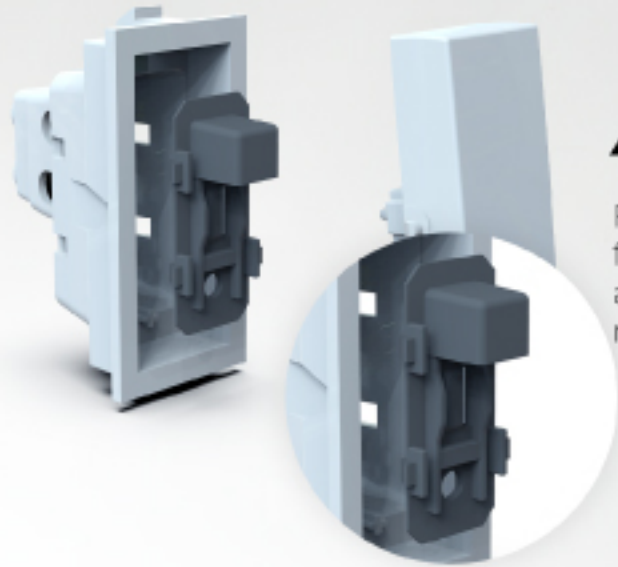

FASHIONS VIBRANCY. BEAUTIFULLY SILENT.

SRM Silent Rocker Mechanism

Experience the silent perfection with **SRM (Soft Rocker Mechanism)™**. The advanced gliding rocker mechanism is a quiet chase to dramatically revolutionize the electrical world. Unique to some GreatWhite switches, this groundbreaking technological transcendence embraces the beauty of silence leading to quieter on/off sounds.

DESIGNED DYNAMICALLY. FUNCTIONS SMOOTHLY.

DDS Dynamically Designed Socket

The **DDS (Dynamically Designed Sockets)** of Fiana are a smooth killer of loose connections. Get a firm grip on the longevity of the switch through its smoothest functionality of removal/insertion. Each part is individually designed and backed by a spring-like material to collectively guarantee 2-lakh clicks.

BUILT STRONG. OPERATES SMART.

ARC SHIELD

Fitted with a unique arc shield with extra firm locks, every switch has a larger contact area to ensure easy flow of current and reduced spark visibility.

SAFEST SOCKETS

Redesigned for easy gliding and plug insertion to result in effortless make-and-break contact and a firmer grip. Each switch is crafted with PBT featuring a high melting index to combat thermal fluctuations.